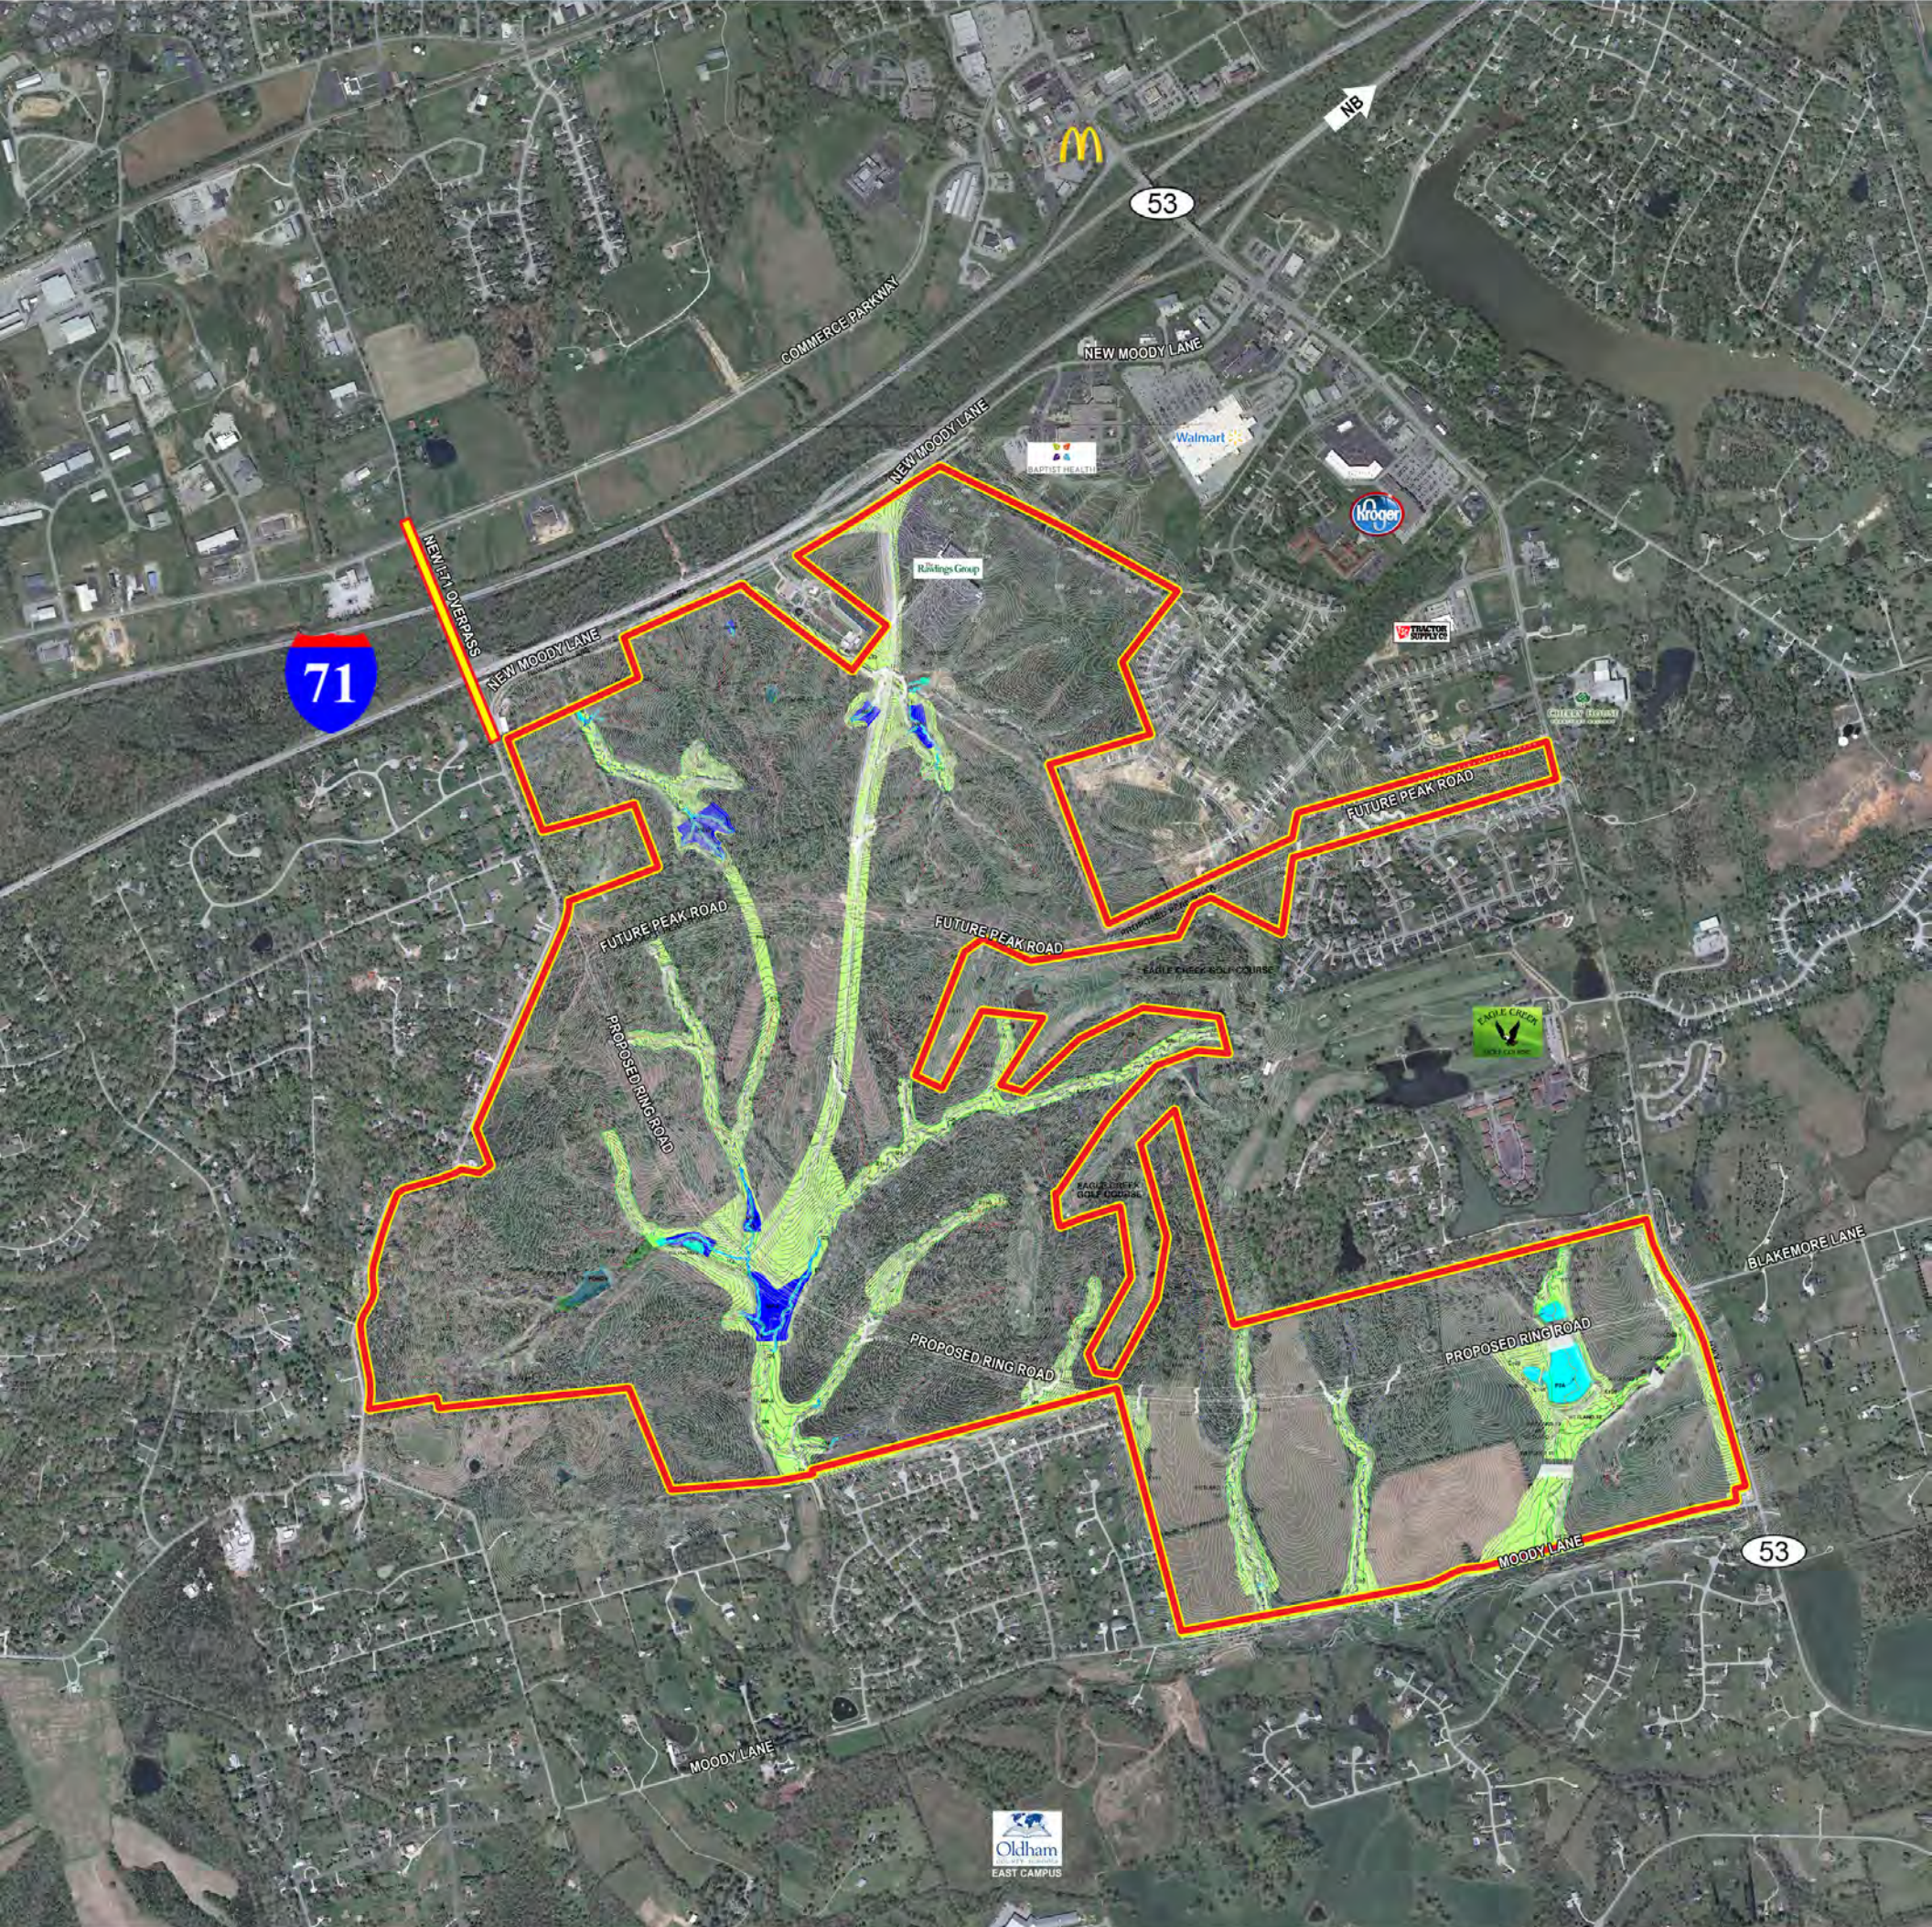

Oldham

RESERVE

Oldham Reserve is a planned commercial and residential community on a prestigious 1,000 acre campus in beautiful Oldham County, Kentucky.

www.OldhamReserve.com
502.253.1200

**HOLLENBACH
OAKLEY**